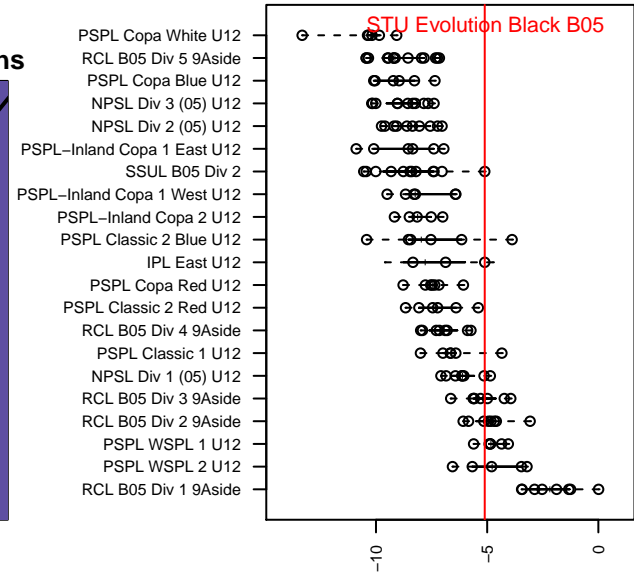

STU Evolution Black B05

South Tacoma United
 Tacoma, WA
 B05 total strength=780
 attack=1.43 defense=0.61
 fall league = SSUL B05 Div 2
 spr league = Spr NPSL (04) Div 2 U13

alt names used:
 Evolution 05 Black BU12
 STU Evolution B05 Black
 STU Evolution B05 Black

Venues played:
 2016 Sounders FC Cup BU12 Silver
 2016 SSUL B05 Division 2
 2016 Founders Cup B05 Div A
 2016 Spr NPSL (04) Division 2 U13

STU Evolution Black B05
 Dots are actual minus expected GF (blue circles) and GA (red triangles).
 Blue line is smoothed change in attack strength. Red is smoothed change in defense strength.

**attack and defense variance (black dot)
relative to other teams
and top 10 in region**

**attack and defense rating
relative to others at age
and all opponents in last 13 months**

Performance relative to 13 month average