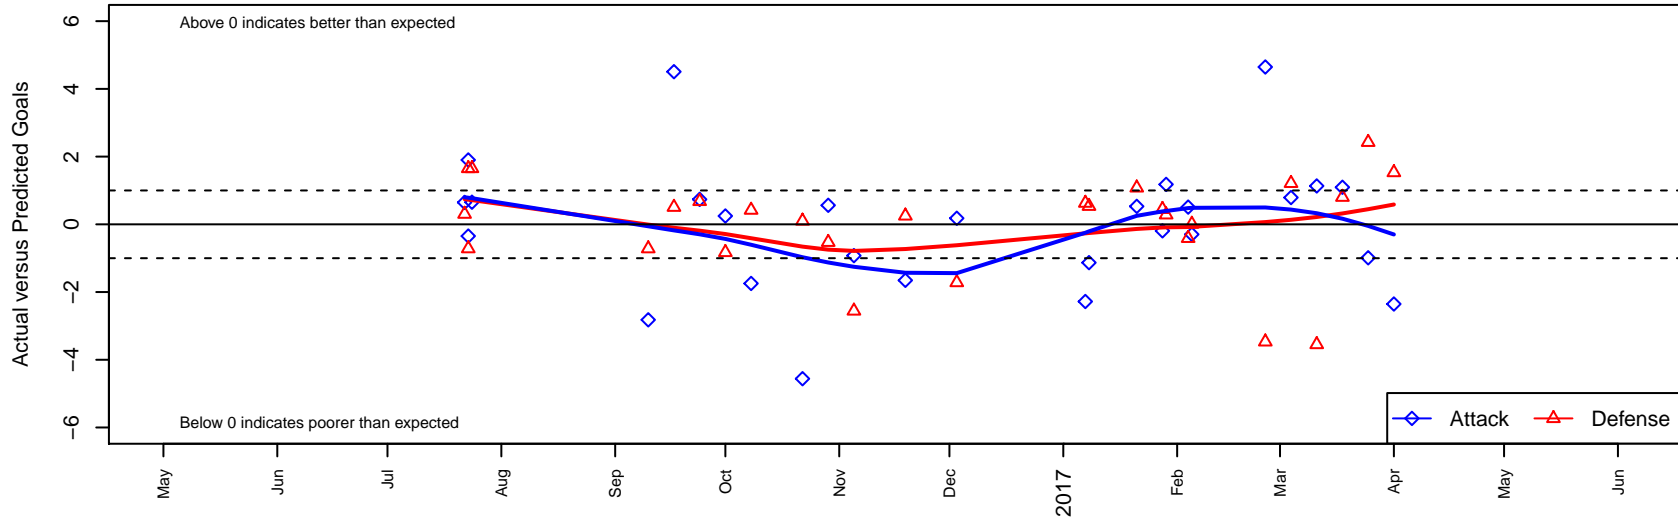

STU Evolution Black B05

South Tacoma United
 Tacoma, WA
 B05 total strength=780
 attack=1.43 defense=0.61
 fall league = SSUL B05 Div 2
 spr league = Spr NPSL (04) Div 2 U13

alt names used:
 Evolution 05 Black BU12
 STU Evolution B05 Black
 STU Evolution B05 Black

Venues played:
 2016 Sounders FC Cup BU12 Silver
 2016 SSUL B05 Division 2
 2016 Founders Cup B05 Div A
 2016 Spr NPSL (04) Division 2 U13

STU Evolution Black B05
 Dots are actual minus expected GF (blue circles) and GA (red triangles).
 Blue line is smoothed change in attack strength. Red is smoothed change in defense strength.

**attack and defense variance (black dot)
relative to other teams
and top 10 in region**

**attack and defense rating
relative to others at age
and all opponents in last 13 months**

Performance relative to 13 month average